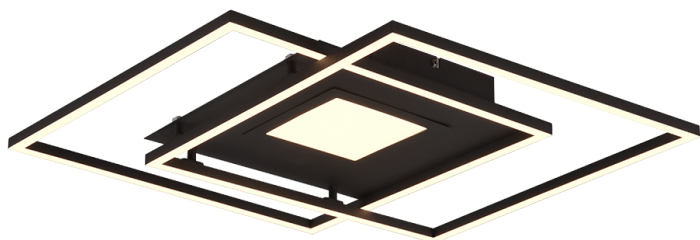

Ceiling lamp

VIA – 620710332

incl. 1x SMD, 36W · 1x 4200lm, 2700 – 6500K

- Remote control
- Integrated dimmer
- Light color infinitely variable
- Night light
- Not suitable for external dimmer
- Wall- & ceiling mounting
- Memory function
- IP20

Pure elegance and cosiness through geometric shapes! The VIA luminaire will become a statement piece on the wall or ceiling in your living room or bedroom. A remote control included in the scope of delivery not only allows for the brightness to be infinitely adjusted as desired by means of an integrated dimmer, but also the light colour can be easily set from cool white to warm white. Other functions such as the memory and the night light function round off the ceiling luminaire. The colour design in matt black provides modern, homely accents and creates special light moments with a feel-good character. In addition, the luminaire features modern LED technology, which is characterised by high light quality and energy efficiency. Compared to conventional halogen lamps, up to 80% of energy costs can be saved. In addition, LED light sources have a long service life, produce less heat and protect the environment.

Material construction

Metal · Black mat

Product dimensions

Width: 50cm
Height: 6cm
Depth: 50cm
Weight: 1,755kg

Technical data

Light source: SMD – LED (integrated)
Watt: 36W
Lumen: 1x 4200lm
Kelvin: 2700 – 6500K
Color rendering (CRI): > 80 CRI
Lifetime: 30000H
Switching cycles: 15000x ON/OFF