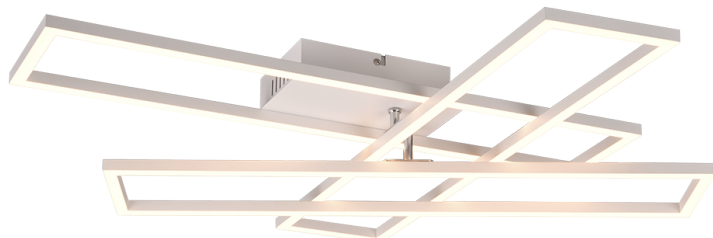

Ceiling lamp

CORSO – R64423131

incl. 1x SMD, 36W · 1x 4600lm, 2700 - 6000K

- Remote control
- Integrated dimmer
- Slewable
- Light color infinitely variable
- Dimmable via switch
- Not suitable for external dimmer
- Wall- & ceiling mounting
- IP20

Material construction

Metal · White mat

Product dimensions

Width: 66cm
Height: 10cm
Depth: 60cm
Weight: 1,055kg

Technical data

Light source: SMD – LED (integrated)
Watt: 36W
Lumen: 1x 4600lm
Kelvin: 2700 - 6000K
Color rendering (CRI): > 80 CRI
Lifetime: 25000H
Switching cycles: 15000x ON/OFF